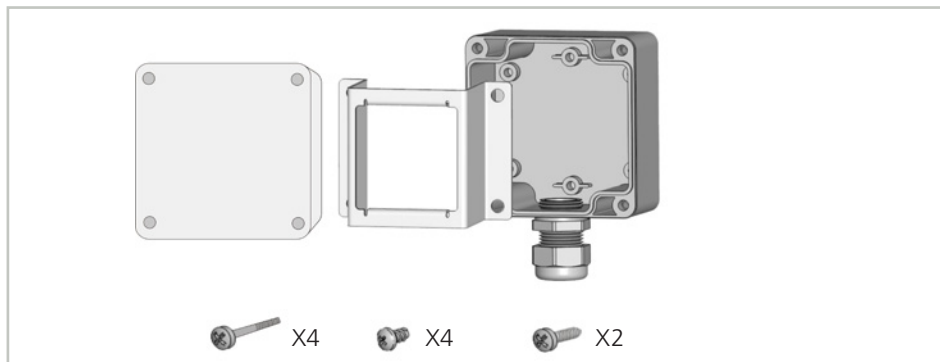

MS VISIBLE BOX IP65

ACCESSORY FOR MAGIC SWITCH

DESCRIPTION