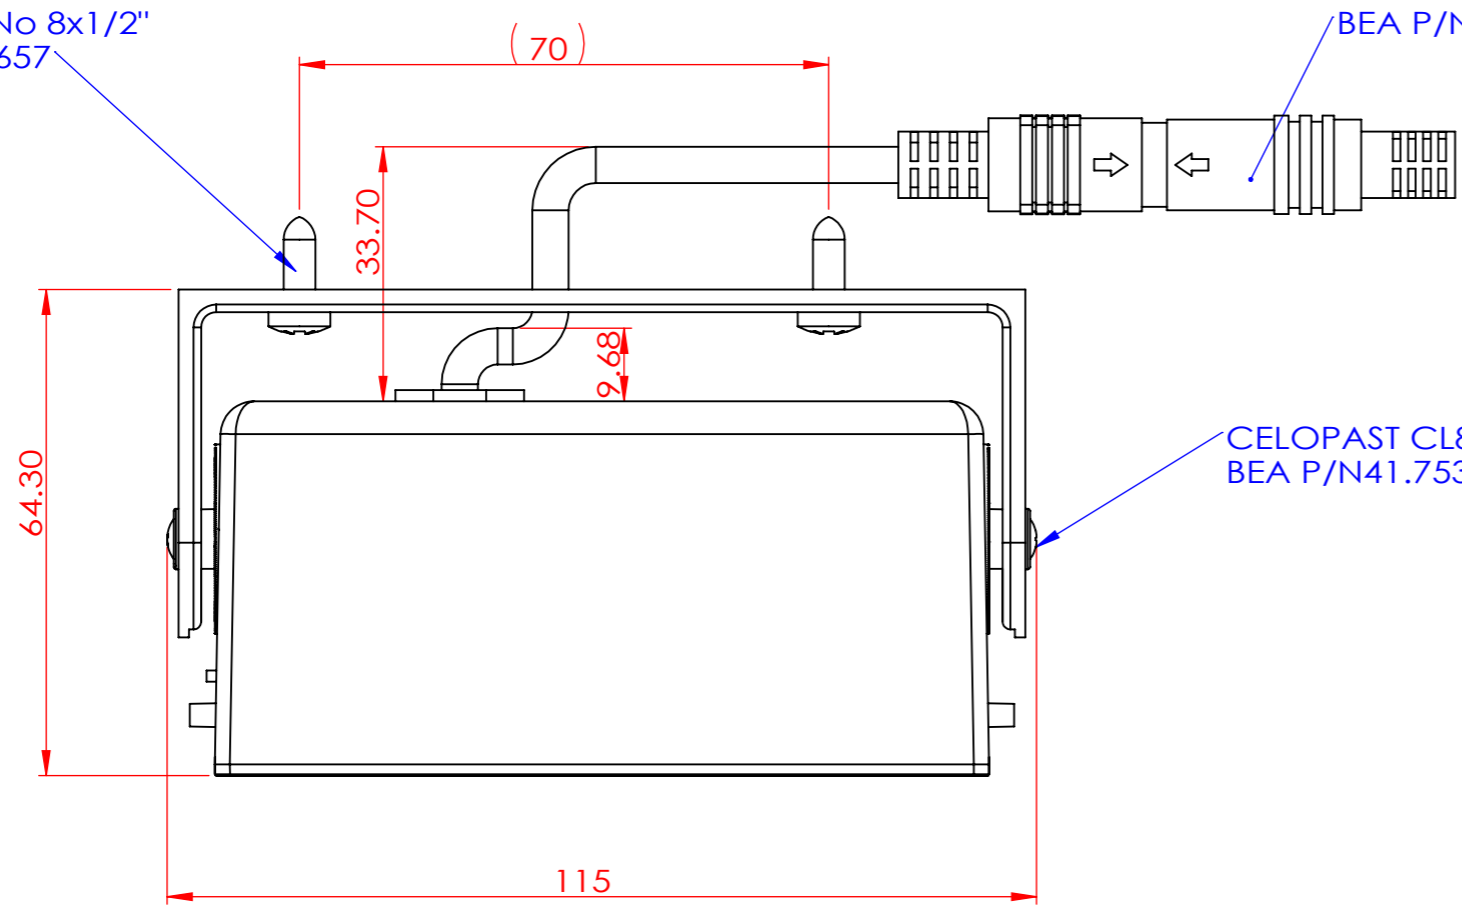

DIN 7981 (Z) No 8x1/2"  
BEA P/N41.1657

BEA P/N35.1128

CELOPAST CL89Z  
BEA P/N41.7530

rough -drilled hole:  
3.4 to 3.9mm with material and thickness

THIS DRAWING IS THE PROPERTY OF BEA AND MAY NOT BE REPRODUCED WITHOUT WRITTEN AGREEMENT

MODIFICATIONS LIST					
DATE:	BY:	DESCRIPTION:	REL:	VER:	
-	-	-	-	-	-
-	-	-	-	-	-
-	-	-	-	-	-
-	-	-	-	-	-
-	-	-	-	-	-

 Pacific International Plaza, Rm1702 106 Zhichun Road, Haidian District Beijing 100086 Tel.: +86 10 6431 2231	<b>PROD. NAME :</b> CE017 Aluminium bracket smart focus	SC : 1:1	DRAWER : WGY	
	<b>TITLE :</b> Alu bracket external dimension	GENERAL TOLERANCE : -	SIZE : A3	DATE : 13/03/2008
	MATERIAL : -	TREATEMENT : -		VERIFIED APPROVED
	C.A.O. FILE : N:\RetD\Public\Projects\CE017 Smart FOCUS bracket for Dorma & KBB\Mechanical\Drawings\Final version\2D	DOC.: PA	OBJET : 66.0047	VER.: 1