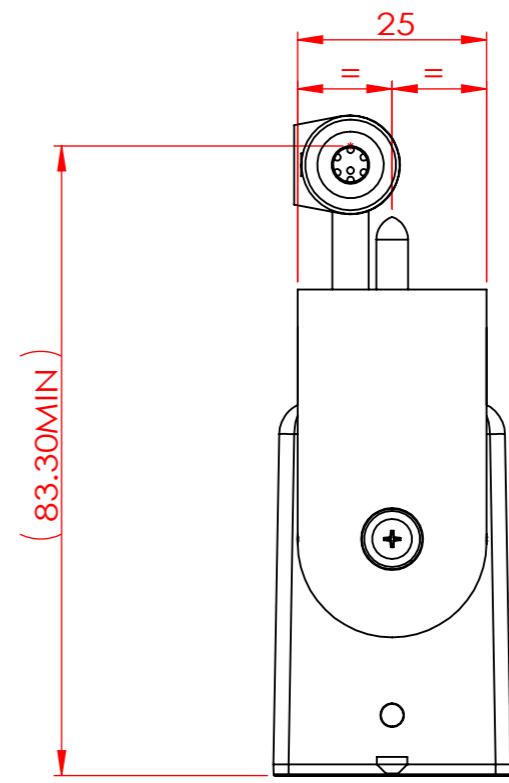

DIN 7981 (Z) No 8x1/2"  
BEA P/N41.1657

BEA P/N35.1128

CELOPAST CL89Z  
BEA P/N41.7530

rough -drilled hole:  
3.4 to 3.9mm with material and thickness

THIS DRAWING IS THE PROPERTY OF BEA AND MAY NOT BE REPRODUCED WITHOUT WRITTEN AGREEMENT

MODIFICATIONS LIST					
DATE:	BY:	DESCRIPTION:	REL:	VER:	
-	-	-	-	-	-
-	-	-	-	-	-
-	-	-	-	-	-
-	-	-	-	-	-
-	-	-	-	-	-

 Pacific International Plaza, Rm1702 106 Zhichun Road, Haidian District Beijing 100086 Tel.: +86 10 6431 2231	<b>PROD. NAME :</b> CE017 Aluminium bracket smart focus	SC : 1:1	DRAWER : WGY	
	<b>TITLE :</b> Alu bracket external dimension	GENERAL TOLERANCE : -	SIZE : A3	DATE : 13/03/2008
	MATERIAL : -	TREATEMENT : -		VERIFIED APPROVED
	C.A.O. FILE : N:\RetD\Public\Projects\CE017 Smart FOCUS bracket for Dorma & KBB\Mechanical\Drawings\Final version\2D	DOC.: PA	OBJET : 66.0047	VER.: 1