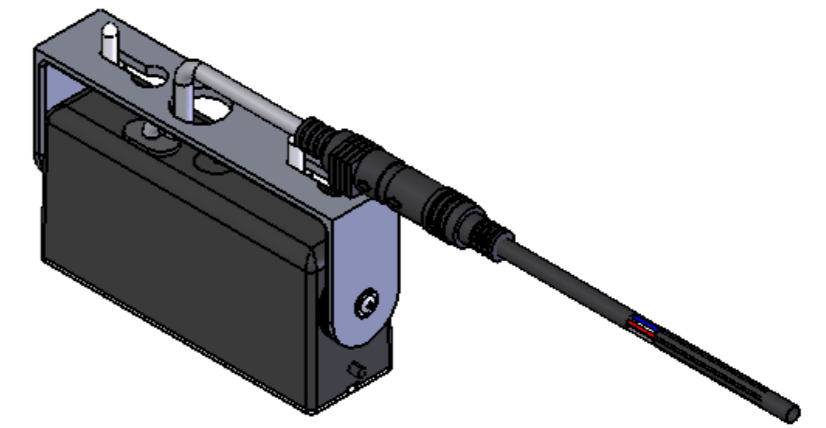

DIN 7981 (Z) No 8x1/2"  
BEA P/N41.1657

BEA P/N35.1128

CELOPAST CL89Z  
BEA P/N41.7530

rough -drilled hole:  
3.4 to 3.9mm with material and thickness

THIS DRAWING IS THE PROPERTY OF BEA AND MAY NOT BE REPRODUCED WITHOUT WRITTEN AGREEMENT

MODIFICATIONS LIST					
DATE:	BY:	DESCRIPTION:	REL:	VER:	
-	-	-	-	-	-
-	-	-	-	-	-
-	-	-	-	-	-
-	-	-	-	-	-
-	-	-	-	-	-

 Pacific International Plaza, Rm1702 106 Zhichun Road, Haidian District Beijing 100086 Tel.: +86 10 6431 2231	<b>PROD. NAME :</b> CE017 Aluminium bracket smart focus	SC : 1:1	DRAWER : WGY	
	<b>TITLE :</b> Alu bracket external dimension	GENERAL TOLERANCE : -	SIZE : A3	DATE : 13/03/2008
	MATERIAL : -	TREATEMENT : -		VERIFIED APPROVED
	C.A.O. FILE : N:\RetD\Public\Projects\CE017 Smart FOCUS bracket for Dorma & KBB\Mechanical\Drawings\Final version\2D	DOC.: PA	OBJET : 66.0047	VER.: 1