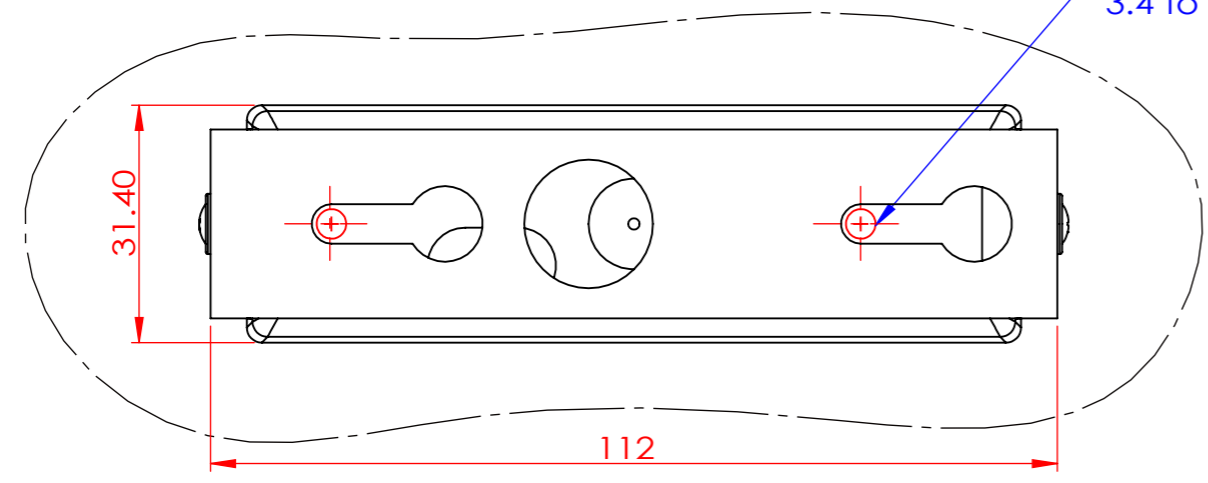

DIN 7981 (Z) No 8x1/2"  
BEA P/N41.1657

BEA P/N35.1128

CELOPAST CL89Z  
BEA P/N41.7530

rough -drilled hole:  
3.4 to 3.9mm with material and thickness

THIS DRAWING IS THE PROPERTY OF BEA AND MAY NOT BE REPRODUCED WITHOUT WRITTEN AGREEMENT

MODIFICATIONS LIST					
DATE:	BY:	DESCRIPTION:	REL:	VER:	
-	-	-	-	-	-
-	-	-	-	-	-
-	-	-	-	-	-
-	-	-	-	-	-
-	-	-	-	-	-

 Pacific International Plaza, Rm1702 106 Zhichun Road, Haidian District Beijing 100086 Tel.: +86 10 6431 2231	<b>PROD. NAME :</b> CE017 Aluminium bracket smart focus	SC : 1:1	DRAWER : WGY	
	<b>TITLE :</b> Alu bracket external dimension	GENERAL TOLERANCE : -	SIZE : A3	DATE : 13/03/2008
	MATERIAL : -	TREATEMENT : -		VERIFIED APPROVED
	C.A.O. FILE : N:\RetD\Public\Projects\CE017 Smart FOCUS bracket for Dorma & KBB\Mechanical\Drawings\Final version\2D	DOC.: PA	OBJET : 66.0047	VER.: 1